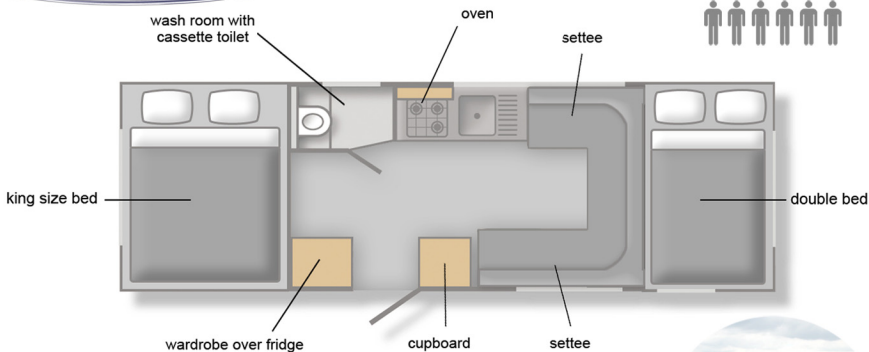

(Silver/Black)

Folded

Overall length 478cm
 Overall width 212cm
 Internal length 335cm
 Internal width 198cm
 Towing height 139cm
 Wheels 175 x 14"

Erected

Campsite length 600cm
 Campsite width 210cm
 Interior height 220cm
 Bed size one 198 x 137cm
 Bed size two 198 x 122cm
 Awning width 620cm
 Awning depth 250cm

Weights

Ex-works 820kg
 Carrying Capacity 180kg
 Maximum Gross 1000kg

Specifications

standard equipment

- Three way refrigerator
- Mains electric system
- Battery box
- Interior lights
- Wardrobe
- Shelf unit
- Cassette toilet
- Hand basin
- Sprung mattresses
- Scatter cushions
- Bound edge carpet
- Spare wheel and carrier
- TV aerial point
- Water heater - mains only
- Space saver heater
- Alloy wheels
- AKS 1300 Stabiliser and lock
- External shower unit
- Gas BBQ point