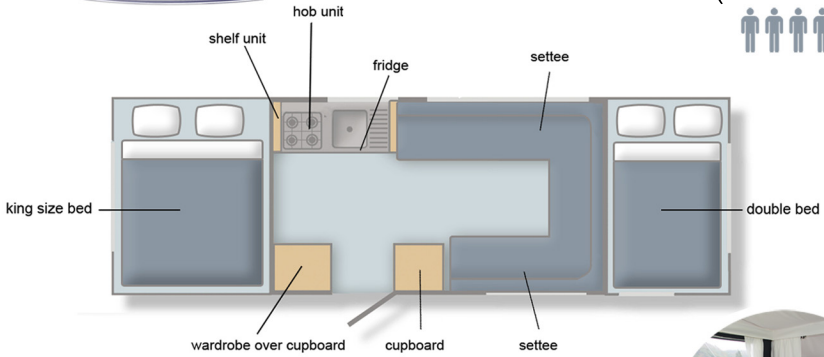

(Charcoal / Grey)

Folded

Overall length 478cm
 Overall width 212cm
 Internal length 335cm
 Internal width 198cm
 Towing height 139cm
 Wheels 175 x 14"

Erected

Campsite length 600cm
 Campsite width 210cm
 Interior height 220cm
 Bed size one 198 x 137cm
 Bed size two 198 x 122cm
 Awning width 620cm
 Awning depth 250cm

Weights

Ex-works 800kg
 Carrying Capacity 200kg
 Maximum Gross 1000kg

Specifications

standard equipment

Three way refrigerator
 Mains electric system
 Battery box
 Interior lights
 Wardrobe
 Shelf unit
 Bound edge carpet
 Sprung mattresses
 Scatter cushions
 Spare wheel and carrier
 TV aerial point
 Water heater - mains only
 Space saver heater
 Alloy wheels