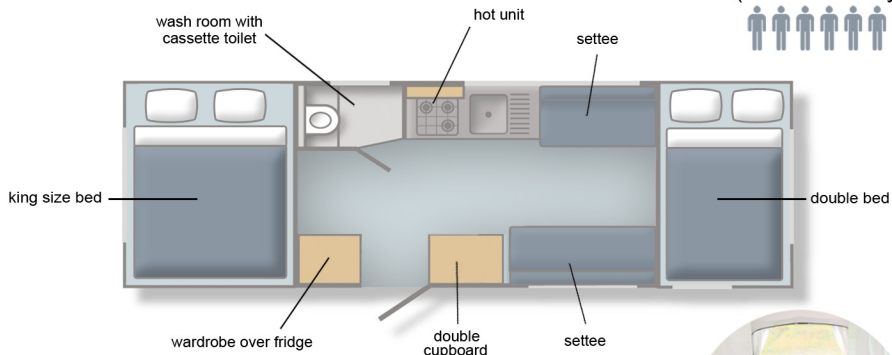

### Folded

Overall length	478cm
Overall width	212cm
Internal length	335cm
Internal width	198cm
Towing height	139cm
Wheels	175 x 14"

### Erected

Campsite length	600cm
Campsite width	210cm
Interior height	220cm
Bed size one	198 x 137cm
Bed size two	198 x 122cm
Awning width	620cm
Awning depth	250cm

### Specifications standard equipment

- Three way refrigerator
- Mains electric system
- Battery box
- Interior lights
- Wardrobe
- Shelf unit
- Cassette toilet
- Hand basin
- Sprung mattresses
- Scatter cushions
- Bound edge carpet
- Spare wheel and carrier
- TV aerial point
- Water heater - mains only
- Space saver heater
- Alloy wheels
- AKS 1300 Stabiliser and lock